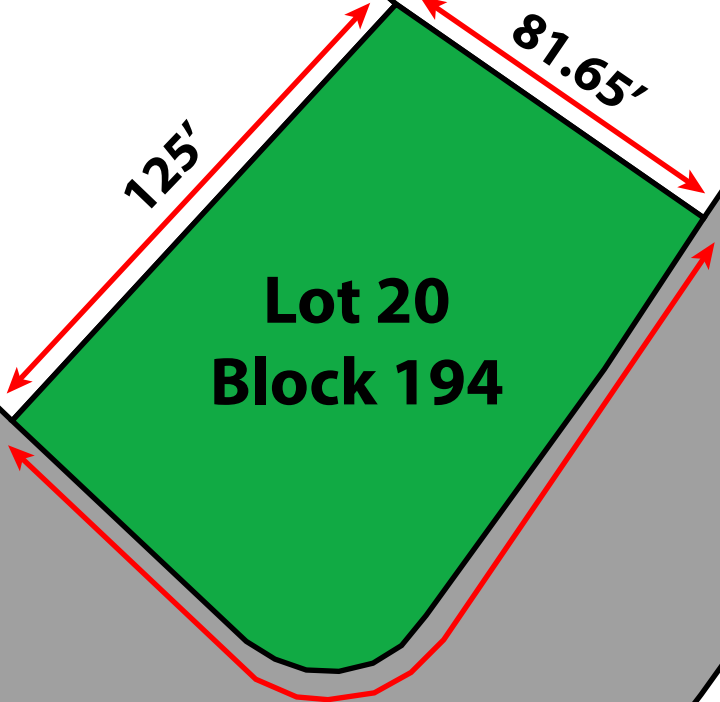

Jasmine Court

GALLEON BAY ROAD

Park Drive

Lot 20  
Block 194

223.48'

125'

81.65'